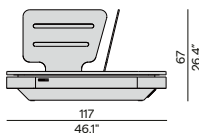

Features

- Modular system
- Reclining back 30°

Discover Elements

Left end seat - Quarryl®

280
110.2"

280
110.2"

117
46.1"

Right end seat - Quarryl®