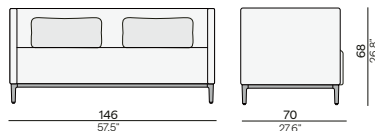

Features

- Modular system
- Adjustable feet
- Module connector

Discover Zendo Sense

1-seater - club lounge

Footstool/sidetable

2-seater - club lounge

2,5-seater

Corner seat