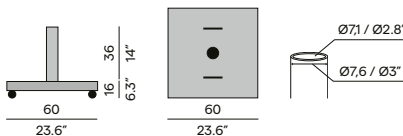

Umbrella base 80kg