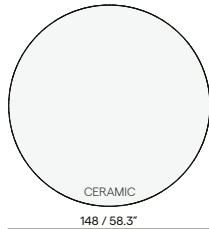

Teak

- 2H36 teak brushed
- 2H37 teak scuro

Features

- Oval shaped ceramic table top with rounded corners
- Armchair protection on table base

Discover Torsa

Counter table

Dining table

Coffee table