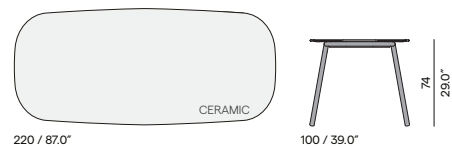

Dining table