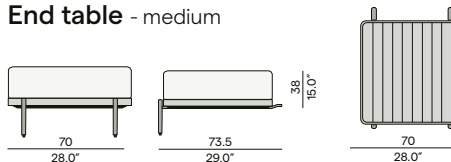

Left corner double end seat

Floating table - small

Corner seat

End table - medium

Lounger

End table - small

Materials & colours

Table - Finishing
teak