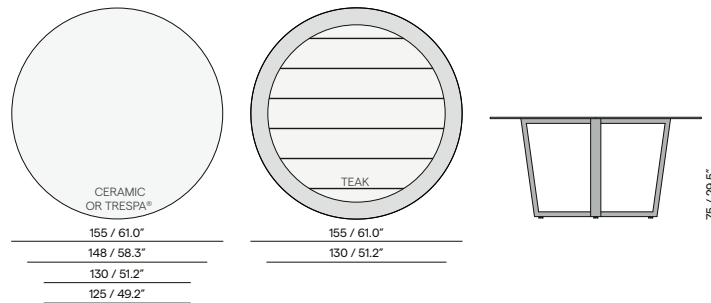

Dining table