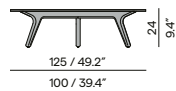

Teak

- 2H36 teak brushed
- 2H37 teak scuro

Features

- Oval shaped ceramic table top with rounded corners
- Armchair protection on table base

Discover Torsa

Counter table

Dining table

Coffee table