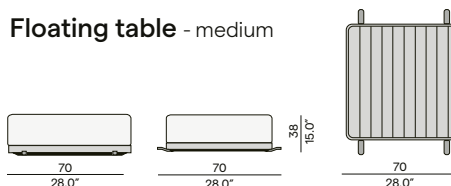

Left corner double end seat

Floating table - small

Corner seat

End table - medium

Lounger

End table - small

Materials & colours

Table - Finishing
teak