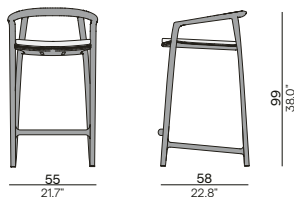

Barstool - 79