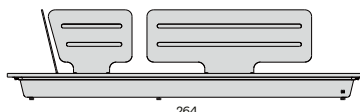

Materials & colours

Frame - finishing
PCSTS - alu

SF10 + AF10
lava

Features

- Modular system
- Reclining back 30°

Discover Air

Left end seat

264
103.9"

264
103.9"

107
42.1"

66
26.0"

Right end seat

264
103.9"

264
103.9"

107
42.1"

66
26.0"

Trolley

82
32.3"

67
26.4"

137
53.9"