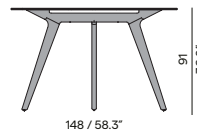

Teak

- 2H36 teak brushed
- 2H37 teak scuro

Features

- Oval shaped ceramic table top with rounded corners
- Armchair protection on table base

Discover Torsa

Counter table

Dining table

Coffee table