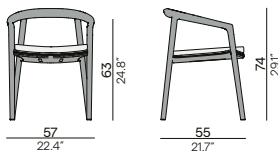

Materials & colours

Frame
Teak

HFTK
teak
natural

HFTN
brushed
teak nero

Features

- Stackable chair
- Removable back & seat cushion

Dining arm chair

Stool - 47