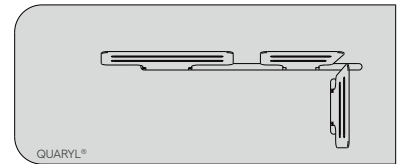

Features

- Modular system
- Reclining back 30°

Discover Elements

Left end seat - Quarryl®

280
110.2"

280
110.2"

117
46.1"

Right end seat - Quarryl®