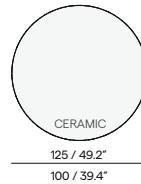

Teak

- 2H36 teak brushed
- 2H37 teak scuro

Features

- Oval shaped ceramic table top with rounded corners
- Armchair protection on table base

Discover Torsa

Counter table

Dining table

Coffee table