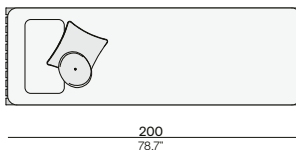

Materials & colours

Frame - top
PCSTS - teak

SF10
lava

2H43
teak
natural

SF10
lava

2H37
teak
scuro

Bench 200×65

Lounger

Discover San