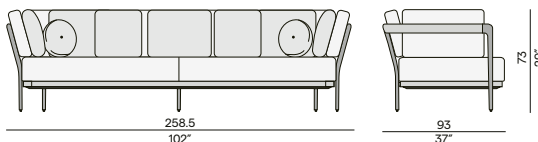

3-seater - deep seating