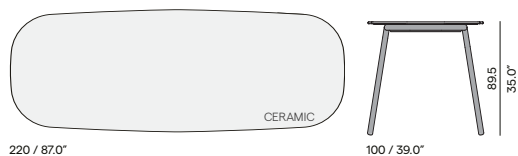

Discover Minus

Counter table