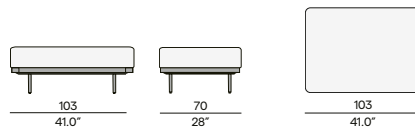

Large footstool/sidetable