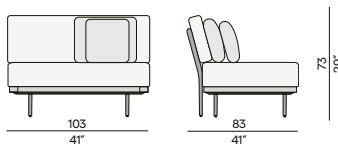

Large middle seat