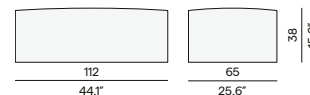

Moon Island medium footstool/sidetable - Ø52

Moon Island small footstool/sidetable - Ø63

Touch

Materials & colours

Finishing
all fabrics

Touch pouf 112×65

Touch pouf Ø82

Touch pouf Ø52