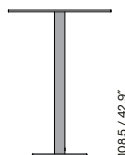

Materials & colours

Frame PCA

AF08
white

AF10
lava

AF11
shingle

Table top

- Teak natural 26mm (1H)
- Trespa® 13mm (2T)

High bar table

90 / 35.4"
75 / 29.5"
60 / 23.6" (Trespa® only)

80 / 31.5"

108.5 / 42.9"

Bar table

90 / 35.4"
75 / 29.5"
60 / 23.6" (Trespa® only)

80 / 31.5"

74.5 / 29.3"

Discover Napoli