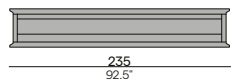

- Adjustable feet

Dining table

Coffee table

Bench

Zendo Sense[°] designed by Stephane de Winter

Materials & colours

Frame - modular (FBA)

PCA