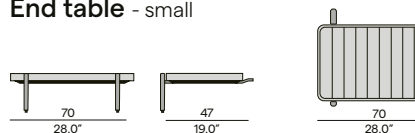

Left corner double end seat

Floating table - small

Corner seat

End table - medium

Lounger

End table - small

Materials & colours

Table - Finishing
teak