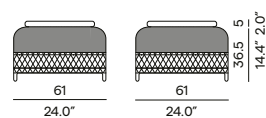

Finishing
wicker 2,8mm

2W23
camel

Dining arm chair

Coffee table - 114×114

1-seater

Medium footstool/sidetable - 61×61

2,5-seater

Sidetable - 43×43