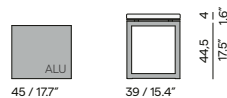

Materials & colours

Frame - finishing
PCA

AF08
white

AF10
lava

Table top

- Ceramic 6mm (6K)
- Ceramic 12mm (5K)
- Teak insert 22mm (1H)
- Trespa® 13mm (1T - 2T)

For all available table tops, please see

Dining table

Bench

with full alu top

with full alu top

Discover Fuse