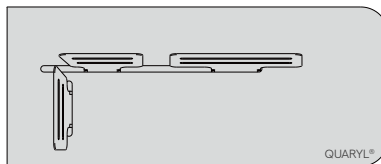

Discover Elements

Left end seat - Quarryl®