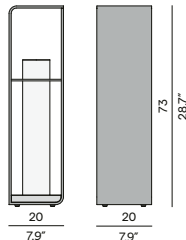

Outdoor lighting LED - large