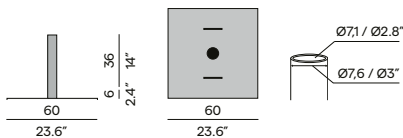

Umbrella base 55kg