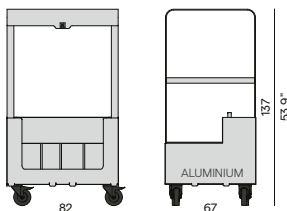

Trolley

82
32.3"

67
26.4"

137
53.9"