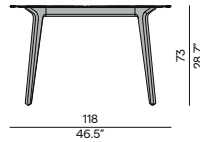

Teak

- 2H36 teak brushed
- 2H37 teak scuro

Features

- Oval shaped ceramic table top with rounded corners
- Armchair protection on table base

Discover Torsa

Counter table

Dining table

Coffee table