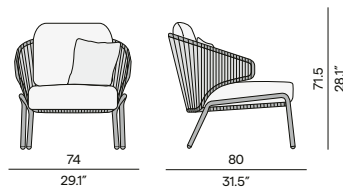

SF13 flint
1R04 pepper

Dining arm chair

Barstool - 61

Barstool - 76

1-seater

Medium footstool/sidetable

Discover Radoc

2,5-seater