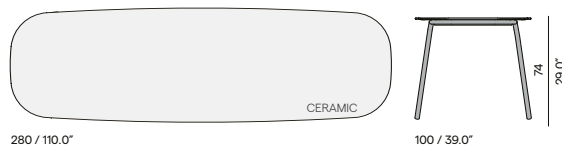

Dining table