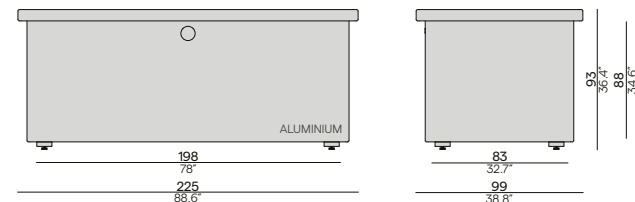

Fuse cushion box large