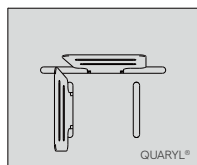

Corner seat left/right - Quaryl®

140

55.1"