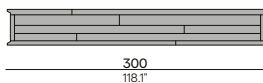

- Adjustable feet

Dining table

Coffee table

Bench

Zendo Sense[°] designed by Stephane de Winter

Materials & colours

Frame - modular (FBA)

PCA