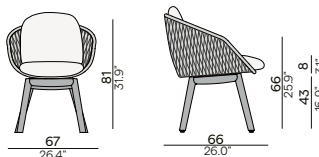

HFTS 1B01
teak Dicord®
scuro anthracite

Features

- Knock-down

Discover Sandua

Dining arm chair

High back lounge chair

Daybed - papasan

Footrest