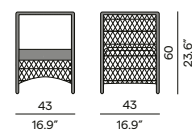

Sidetable - 43×43