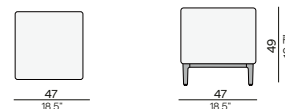

Features

- Modular system
- Adjustable feet
- Module connector

Discover Zendo Sense

1-seater - club lounge

Footstool/sidetable

2-seater - club lounge

2,5-seater

Corner seat