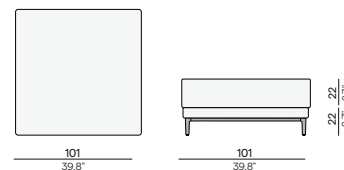

Features

- Modular system
- Adjustable feet
- Module connector

Discover Zendo Sense

1-seater - club lounge

Footstool/sidetable

2-seater - club lounge

2,5-seater

Corner seat