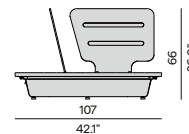

107
42.1"

66
26.0"