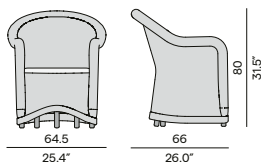

Discover River

Dining arm chair - round