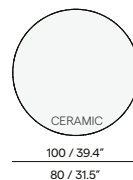

Teak

- 2H36 teak brushed
- 2H37 teak scuro

Features

- Oval shaped ceramic table top with rounded corners
- Armchair protection on table base

Discover Torsa

Counter table

Dining table

Coffee table