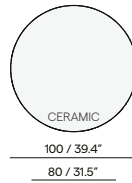

Teak

- 2H36 teak brushed
- 2H37 teak scuro

Features

- Oval shaped ceramic table top with rounded corners
- Armchair protection on table base

Discover Torsa

Counter table

Dining table

Coffee table