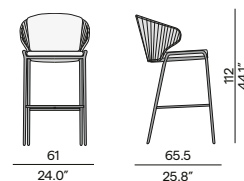

SF13 flint
1R04 pepper

Dining arm chair

Barstool - 61

Barstool - 76

1-seater

Medium footstool/sidetable

Discover Radoc

2,5-seater