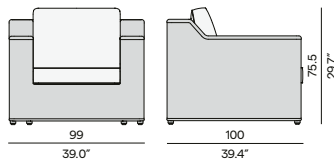

San Diego[•] designed by Stephane De Winter

Materials & colours

Finishing
wicker 8mm

4W84
old grey
cord

Features

- Modular system
- Lounger with wheels
- Cushion with piping

Discover San Diego

Dining arm chair

High back lounge chair

1-seater

2,5-seater