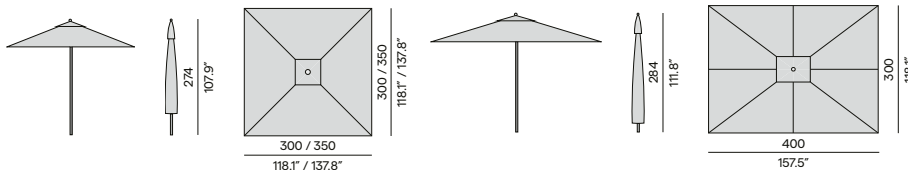

granite

05GB
dark granite

Finishing - fabrics

C109
canvas

C181
taupe

C110
black

Umbrella 300×300 / 350×350 / 300×400

Umbrella Ø300 / Ø350