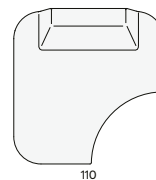

Right corner seat

110
43.3"