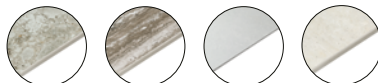

Table top

5K - ceramic 12mm