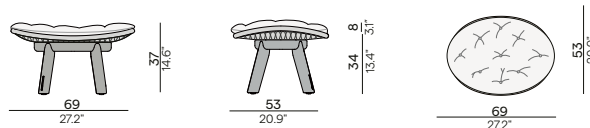

HFTS 1B01
teak Dicord®
scuro anthracite

Features

- Knock-down

Discover Sandua

Dining arm chair

High back lounge chair

Daybed - papasan

Footrest