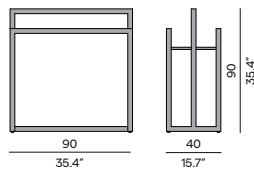

Materials & colours

Finishing
teak

HFTK
teak
natural

Cushion box large

Towel rack

Discover Siena