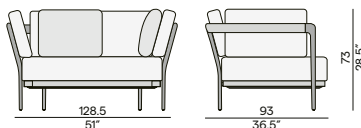

AF13
flint

HFTN
brushed
teak nero

AF07
black

Features

- Modular system

Discover Flex

1-seater - deep seating

2-seater