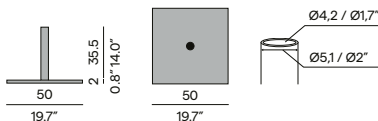

Discover umbrellas

Umbrella 180×180

Umbrella base 21kg

Step into our world of outdoor luxury at any moment

Feeling inspired? Experience Manutti for yourself and discover a world beyond your wildest expectations. Bask in the luxury and invitation of our unique design pieces, created with your comfort and pleasure in mind. All that is left for you to do is connect, dream and share experiences.