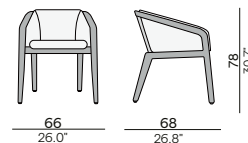

Dining arm chair