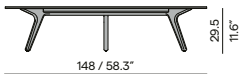

Teak

- 2H36 teak brushed
- 2H37 teak scuro

Features

- Oval shaped ceramic table top with rounded corners
- Armchair protection on table base

Discover Torsa

Counter table

Dining table

Coffee table