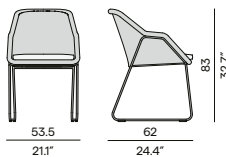

Dining arm chair