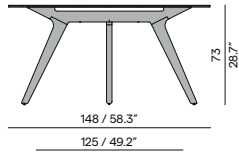

Teak

- 2H36 teak brushed
- 2H37 teak scuro

Features

- Oval shaped ceramic table top with rounded corners
- Armchair protection on table base

Discover Torsa

Counter table

Dining table

Coffee table