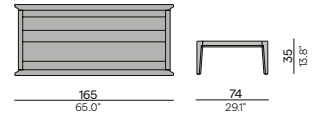

Coffee table