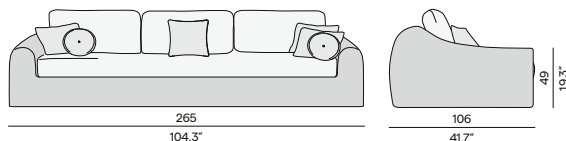

Materials & colours

Finishing
wicker 6mm

3W84
old grey
cord

Features

- Lounger with wheels

Discover River

Dining arm chair - round

1-seater

3-seater

Sunbed - small

Sunbed - large