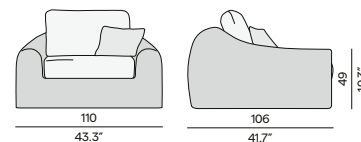

Materials & colours

Finishing
wicker 6mm

3W84
old grey
cord

Features

- Lounger with wheels

Discover River

Dining arm chair - round

1-seater

3-seater

Sunbed - small

Sunbed - large