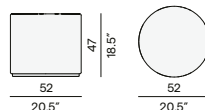

Moon Island medium footstool/sidetable - Ø52

Moon Island small footstool/sidetable - Ø63

Touch

Materials & colours

Finishing
all fabrics

Touch pouf 112×65

Touch pouf Ø82

Touch pouf Ø52