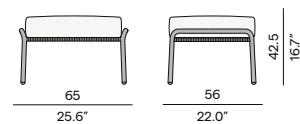

Medium footstool/sidetable