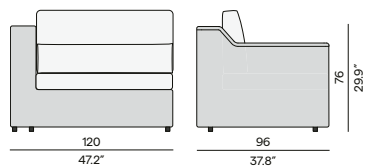

Left seat

Right seat

Corner seat

Large middle seat

Small middle seat

Large footstool/sidetable

Medium footstool/sidetable

Small footstool/sidetable

Lounger