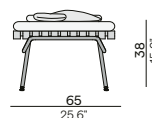

Materials & colours

Frame - top
PCSTS - teak

SF10
lava

2H43
teak
natural

SF10
lava

2H37
teak
scuro

Bench 200×65

Lounger

Discover San