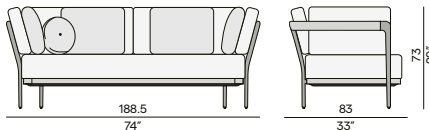

AF13
flint

HFTN
brushed
teak nero

AF07
black

Features

- Modular system

Discover Flex

1-seater - deep seating

2-seater