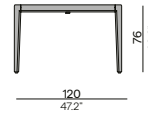

Dining table