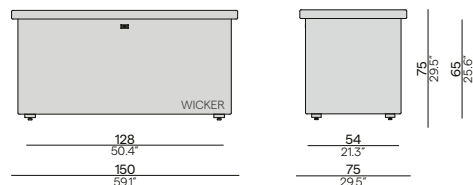

Discover cushion boxes

Aspen cushion box small