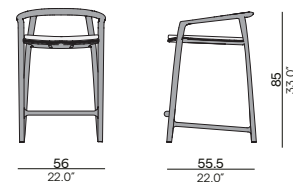

Barstool - 61