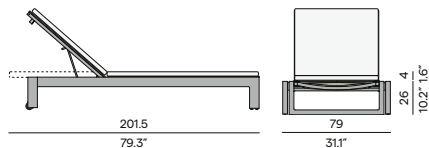

AF08
white

T008
white

AF10
lava

T007
black

Features

- Stackable lounge
- Lounge with wheels

Lounger - Textiles

Discover Fuse