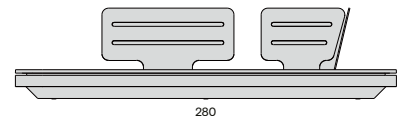

280
110.2"

280
110.2"