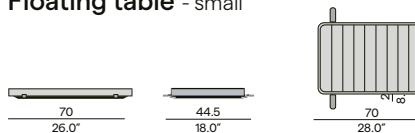

Left corner double end seat

Floating table - small

Corner seat

End table - medium

Lounger

End table - small

Materials & colours

Table - Finishing
teak