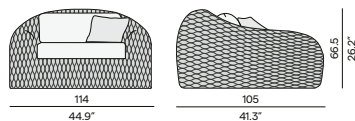

Kobo® designed by Stephane De Winter

Materials & colours

Finishing
Rope

4R03
anthracite

4R04
pepper

1-seater

3-seater

Lounger

Discover Kobo