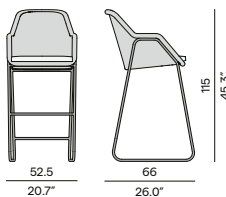

Barstool - 80