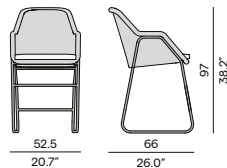

Barstool - 60