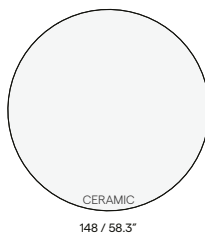

Teak

- 2H36 teak brushed
- 2H37 teak scuro

Features

- Oval shaped ceramic table top with rounded corners
- Armchair protection on table base

Discover Torsa

Counter table

Dining table

Coffee table