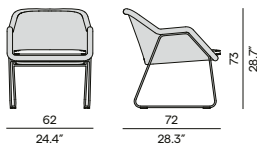

Materials & colours

Finishing
wicker 2mm

SF08
white   1W31
off white

SF10
lava   1W44
hazel

Dining arm chair

1-seater

Barstool - 80

Barstool - 60

Discover Mood