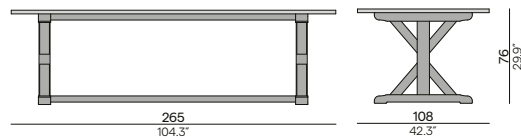

Dining table