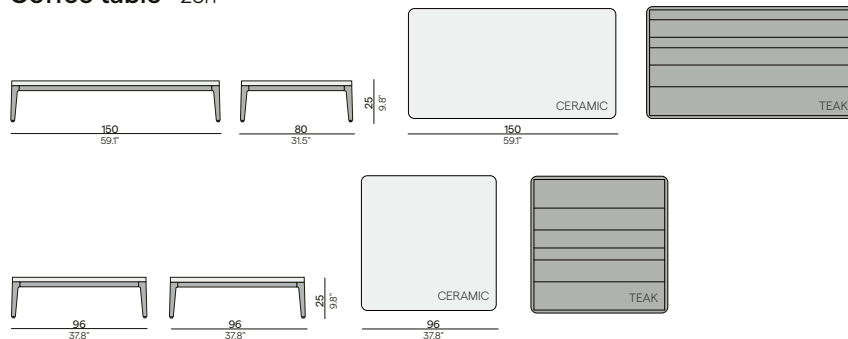

Coffee table - 25h