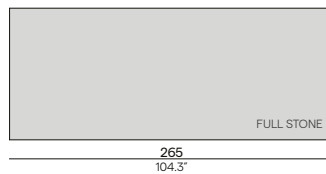

Dining table