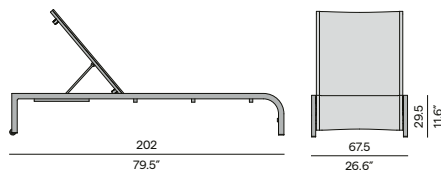

Lounger - Textiles