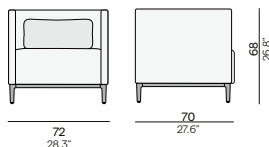

Features

- Modular system
- Adjustable feet
- Module connector

Discover Zendo Sense

1-seater - club lounge

Footstool/sidetable

2-seater - club lounge

2,5-seater

Corner seat