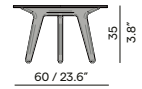

Teak

- 2H36 teak brushed
- 2H37 teak scuro

Features

- Oval shaped ceramic table top with rounded corners
- Armchair protection on table base

Discover Torsa

Counter table

Dining table

Coffee table