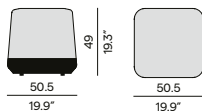

Kumo pouf 50×50