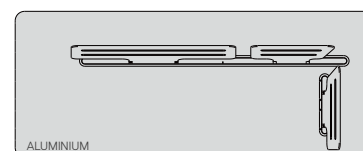

Discover Air

Left end seat

264
103.9"

264
103.9"

107
42.1"

66
26.0"

Right end seat

264
103.9"