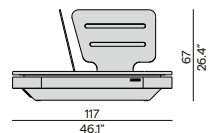

Materials & colours

Frame - Top plate
PCA - Quarryl®

AF08 Q8-Quaryl®
white by Villeroy&Boch®

Features

- Modular system
- Reclining back 30°

Discover Elements

280
110.2"

280
110.2"

117
46.1"

280
110.2"

280
110.2"

117
46.1"

82
32.3"

67
26.4"