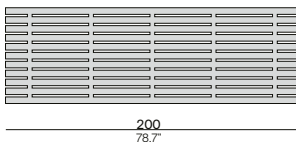

Bench 200×65