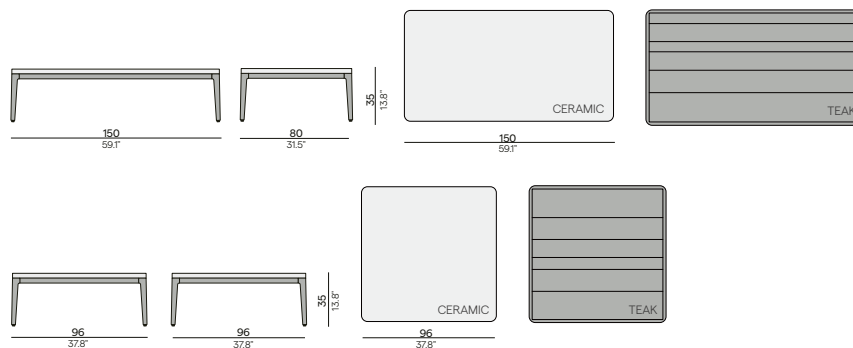

Discover Zendo Sense

Coffee table - 35h