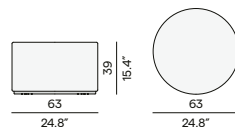

Moon Island medium footstool/sidetable - Ø52

Moon Island small footstool/sidetable - Ø63

Touch

Materials & colours

Finishing
all fabrics

Touch pouf 112×65

Touch pouf Ø82

Touch pouf Ø52