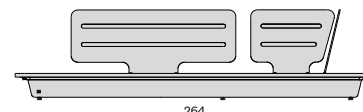

Materials & colours

Frame - finishing
PCSTS - alu

SF10 + AF10
lava

Features

- Modular system
- Reclining back 30°

Discover Air

Left end seat

264
103.9"

264
103.9"

107
42.1"

66
26.0"

Right end seat

264
103.9"

264
103.9"

107
42.1"

66
26.0"

Trolley

82
32.3"

67
26.4"

137
53.9"