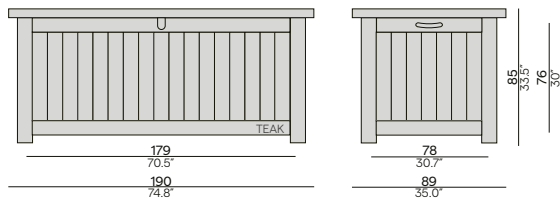

- Full stone
- Inserted stone
- Inserted teak

Discover Livorno

Dining table

Materials & colours

Finishing
teak

HFTK
teak
natural

Cushion box large

Towel rack