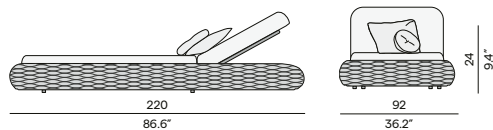

Kobo® designed by Stephane De Winter

Materials & colours

Finishing
Rope

4R03
anthracite

4R04
pepper

1-seater

3-seater

Lounger

Discover Kobo