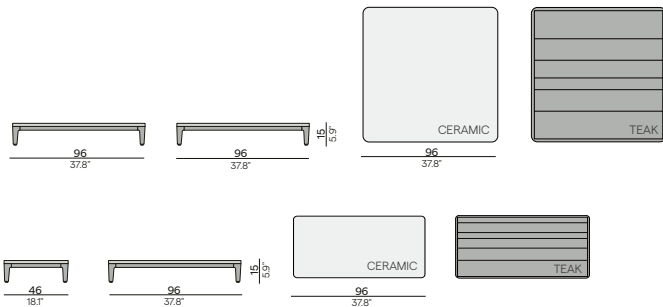

Module connector

Small middle seat

Large middle seat

Left seat

Right seat

Left meridienne

Right meridienne

Coffee table - modular