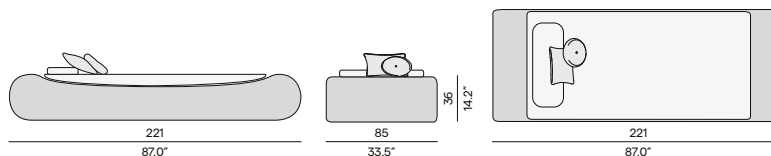

Sunbed - small