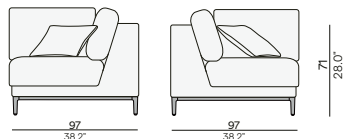

Features

- Modular system
- Adjustable feet
- Module connector

Discover Zendo Sense

1-seater - club lounge

Footstool/sidetable

2-seater - club lounge

2,5-seater

Corner seat