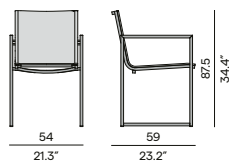

Dining arm chair - Textiles