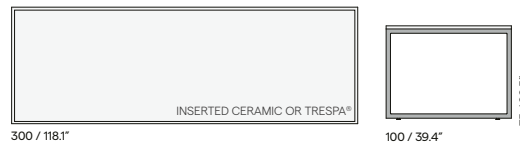

Dining table