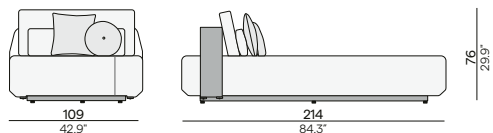

Corner seat

Lounger

Medium footstool/sidetable

Lounger - with backrest

Pouf 50x50

Materials & colours

Frame - Top plate
PCA - Quarryl®

AF08 Q8-Quaryl®
white by Villeroy&Boch®