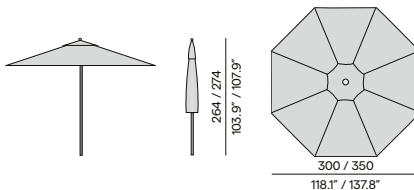

granite

05GB
dark granite

Finishing - fabrics

C109
canvas

C181
taupe

C110
black

Umbrella 300×300 / 350×350 / 300×400

Umbrella Ø300 / Ø350