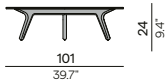

Organic coffee table