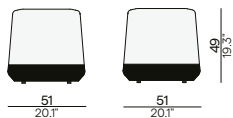

Corner seat

Lounger

Medium footstool/sidetable

Lounger - with backrest

Pouf 50x50

Materials & colours

Frame - Top plate
PCA - Quarryl®

AF08 Q8-Quaryl®
white by Villeroy&Boch®