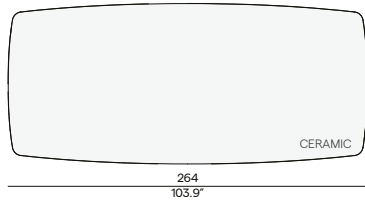

Teak

- 2H36 teak brushed
- 2H37 teak scuro

Features

- Oval shaped ceramic table top with rounded corners
- Armchair protection on table base

Discover Torsa

Counter table

Dining table

Coffee table