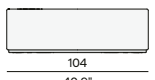

Lounge table - Ø104

104
40.9"

34
13.4"