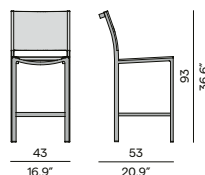

Barstool - Textiles 60