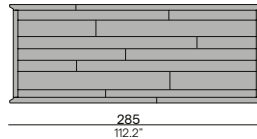

Dining table