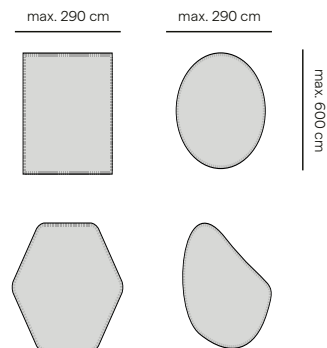

Possibility to customise

Nubo rugs can be ordered in custom sizes and shapes such as round, oval, square, rectangular, or other shapes.