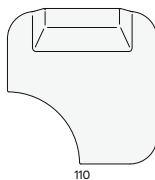

Left corner seat

110
43.3"