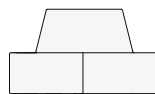

CF033
FR nautic
leather
white

nautic textiles (Batylite[®])

T111
nautic
textiles
sand

Left corner seat

110
43.3"

110
43.3"

114.5
45.1"

65
24.8"