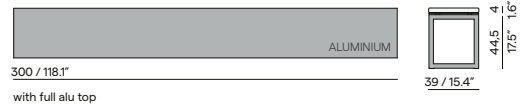

Bench

with full alu top