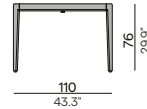

Dining table