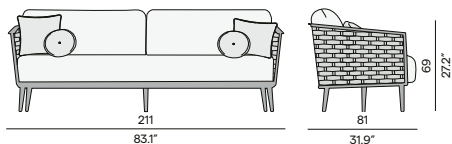

Cascade[•] designed by Stephane De Winter

Materials & colours

Frame - finishing
PCA - rope

AF08
white

3R02
silver
45mm

AF10
lava

3R03
anthracite
45mm

1-seater

3-seater

Daybed

Discover Cascade