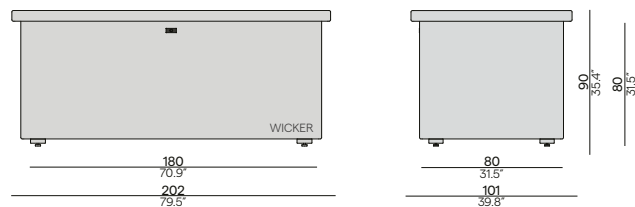

Aspen cushion box large