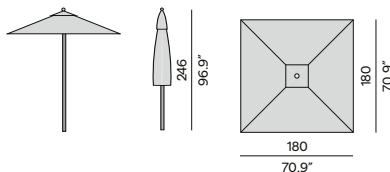

Discover umbrellas

Umbrella 180×180

Umbrella base 21kg

Step into our world of outdoor luxury at any moment

Feeling inspired? Experience Manutti for yourself and discover a world beyond your wildest expectations. Bask in the luxury and invitation of our unique design pieces, created with your comfort and pleasure in mind. All that is left for you to do is connect, dream and share experiences.