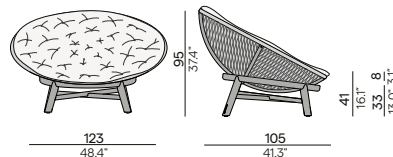

HFTS 1B01
teak Dicord®
scuro anthracite

Features

- Knock-down

Discover Sandua

Dining arm chair

High back lounge chair

Daybed - papasan

Footrest