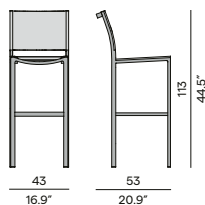

Barstool - Textiles 80