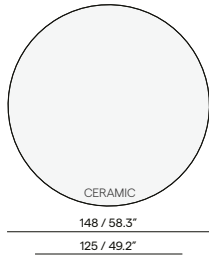

Teak

- 2H36 teak brushed
- 2H37 teak scuro

Features

- Oval shaped ceramic table top with rounded corners
- Armchair protection on table base

Discover Torsa

Counter table

Dining table

Coffee table