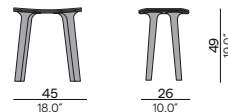

Materials & colours

Frame
Teak

HFTK
teak
natural

HFTN
brushed
teak nero

Features

- Stackable chair
- Removable back & seat cushion

Dining arm chair

Stool - 47