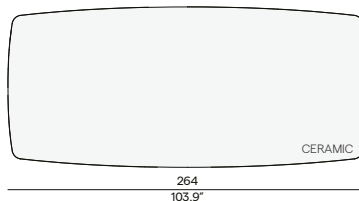

Teak

- 2H36 teak brushed
- 2H37 teak scuro

Features

- Oval shaped ceramic table top with rounded corners
- Armchair protection on table base

Discover Torsa

Counter table

Dining table

Coffee table