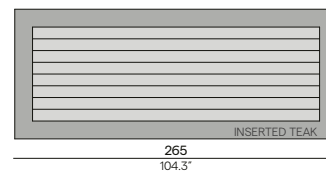

Dining table