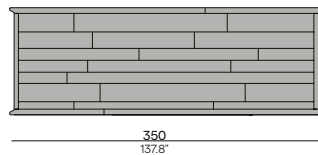

Dining table