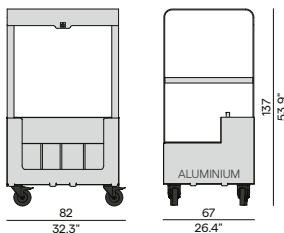

280
110.2"

280
110.2"

117
46.1"

Trolley

82
32.3"

67
26.4"

Corner seat left/right - Quaryl®

140