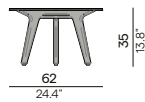

Organic coffee table