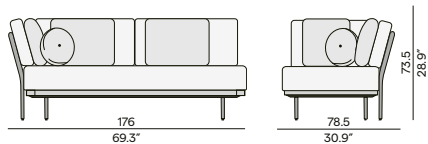

Right corner double seat