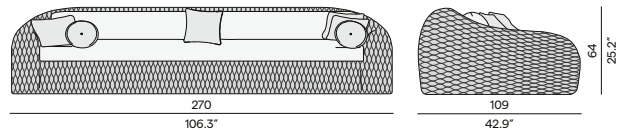

Kobo® designed by Stephane De Winter

Materials & colours

Finishing
Rope

4R03
anthracite

4R04
pepper

1-seater

3-seater

Lounger

Discover Kobo