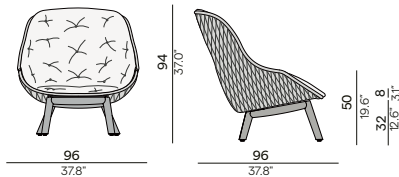

HFTS 1B01
teak Dicord®
scuro anthracite

Features

- Knock-down

Discover Sandua

Dining arm chair

High back lounge chair

Daybed - papasan

Footrest