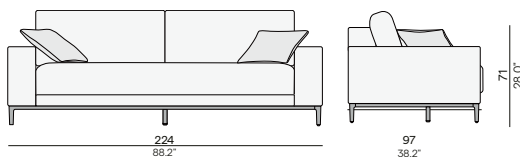

Features

- Modular system
- Adjustable feet
- Module connector

Discover Zendo Sense

1-seater - club lounge

Footstool/sidetable

2-seater - club lounge

2,5-seater

Corner seat