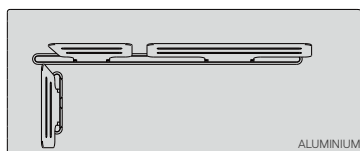

Discover Air

Left end seat

264
103.9"