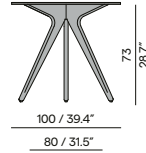

Teak

- 2H36 teak brushed
- 2H37 teak scuro

Features

- Oval shaped ceramic table top with rounded corners
- Armchair protection on table base

Discover Torsa

Counter table

Dining table

Coffee table