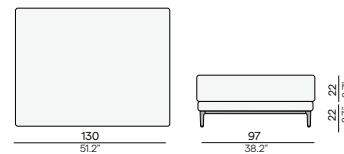

Features

- Modular system
- Adjustable feet
- Module connector

Discover Zendo Sense

1-seater - club lounge

Footstool/sidetable

2-seater - club lounge

2,5-seater

Corner seat