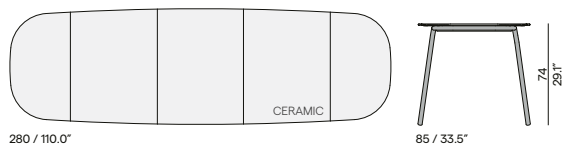

Dining table