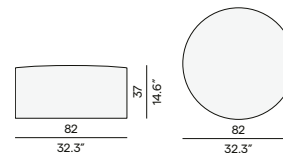

Moon Island medium footstool/sidetable - Ø52

Moon Island small footstool/sidetable - Ø63

Touch

Materials & colours

Finishing
all fabrics

Touch pouf 112×65

Touch pouf Ø82

Touch pouf Ø52