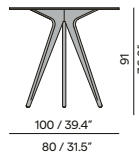

Teak

- 2H36 teak brushed
- 2H37 teak scuro

Features

- Oval shaped ceramic table top with rounded corners
- Armchair protection on table base

Discover Torsa

Counter table

Dining table

Coffee table