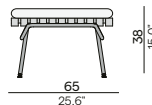

Bench 200×65