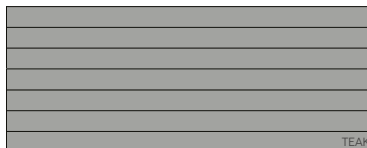

270 / 106.3"