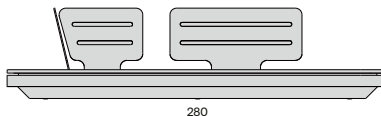

Features

- Modular system
- Reclining back 30°

Discover Elements

Left end seat - Quarryl®

280
110.2"

280
110.2"

117
46.1"

Right end seat - Quarryl®