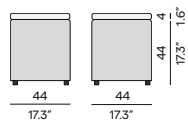

Small footstool/sidetable